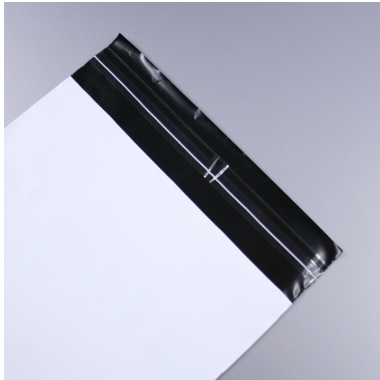

Security envelopes

Security envelopes

Ex stock : Yes

Delivery time for personalized product : 3 to 4 weeks

Customs tariff : 39 23 21 00

#ONGLET:DESCRIPTIF#

White security envelopes

With these coextruded polyethylene 60 microns envelopes you can send your documents and samples in security : waterproof, recyclable, untearable, we offer them in 4 standard dimensions :

225 x 325 + 40 mm
265 x 400 + 50 mm
335 x 400 + 50mm
485 x 320 + 50mm

Options :

- can be personalised up to 6 colours
- outer part to put delivery notes
- pre-cut opening

Passage Saint Paul 16 - - 7700 - MOUSCRON - Belgique

Phone : +32(0)2/640.05.43 - Fax :

jimex.be - E-mail : info@jimex.be