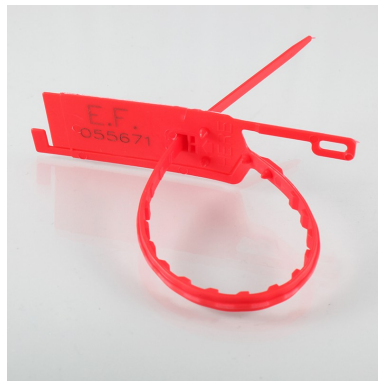

CBS 395

Plastic seals

Material : Polypropylen (PP)

Diameter / Strap width : 6 mm

Total length : 420 mm

Usable length : 300 mm

Colours in stock : Rouge et jaune

Pull apart force : 30 kg

Metal insert : No

Closure type : Progressive tightening

Tear off : Yes

Type of tail : Flat and incremented

ISO17712 H : No

Tag dimensions : 20 x 42 mm

Ex stock : Yes

Standard packaging : 1.000 pcs box

Delivery time for personalized product : 4 to 6 weeks

MOQ for stock product : 100 pcs

MOQ for personalised products : 5.000 pcs

Weight for 1000 pcs : 8 kg

Customs tariff : 39 23 50 90

Available colors :

These polypropylen seals are used to close bags or containers

Some red or yellow seals are available in stock (marked E.F and progressively numbered).

White, black, green, blue or orange on request. (at least 10.000pcs)

100 pcs bag- 1000 pcs carton

Carton : 560 x 360 x 460 mm - 8 kg