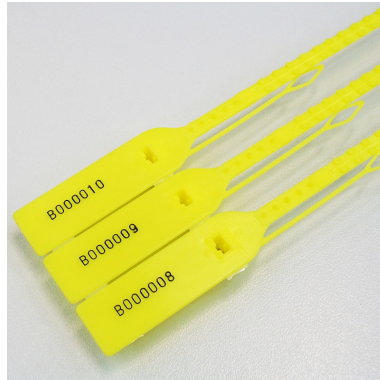

SBS2

Plastic seals

Material : Polypropylen (PP)

Diameter / Strap width : 6.4 mm

Total length : 350 mm

Usable length : 300 mm

Colours in stock : Bleu et jaune

Pull apart force : 32 kg

Metal insert : No

Closure type : Progressive tightening

Tear off : No

Type of tail : Flat and incremented

Tag dimensions : 20 x 50 mm

Ex stock : Yes

Standard packaging : 1.000 pcs box

Delivery time for personalized product : about 14 weeks

MOQ for stock product : 1.000 pcs

MOQ for personalised products : 10.000 pcs

Weight for 1000 pcs : 4.8 kg

Customs tariff : 39 23 50 90

Available colors :

This polypropylen seal is aimed at closing bags

The 20x35 mm tag can be marked with 2 lines of 7 characters, in 12 weeks (free marking from 5000 pcs on). Logo and barcode are also possible.