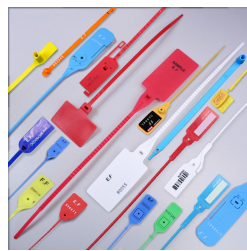

SBS2

Plastic seals

Material : Polypropylen (PP)

Diameter / Strap width : 6.4 mm

Total length : 350 mm

Usable length : 300 mm

Colours in stock : Bleu et jaune

Pull apart force : 32 kg

Metal insert : No

Closure type : Progressive tightening

Tear off : No

Type of tail : Flat and incremented

Tag dimensions : 20 x 50 mm

Ex stock : Yes

Standard packaging : 1.000 pcs box

Delivery time for personalized product : about 14 weeks