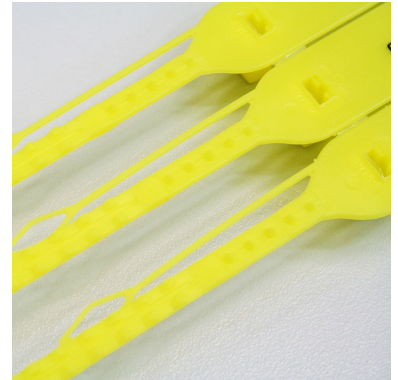

SBS2

Plastic seals

Material : Polypropylen (PP)

Diameter / Strap width : 6.4 mm

Total length : 350 mm

Usable length : 300 mm

Colours in stock : Bleu et jaune

Pull apart force : 32 kg

Metal insert : No

Closure type : Progressive tightening

Tear off : No

Type of tail : Flat and incremented

Tag dimensions : 20 x 50 mm

Ex stock : Yes

Standard packaging : 1.000 pcs box

Delivery time for personalized product : about 14 weeks

MOQ for stock product : 1.000 pcs

MOQ for personalised products : 10.000 pcs

Weight for 1000 pcs : 4.8 kg

Customs tariff : 39 23 50 90

Available colors :

This polypropylen seal is aimed at closing bags

The 20x35 mm tag can be marked with 2 lines of 7 characters, in 12 weeks (free marking from 5000 pcs on). Logo and barcode are also possible.