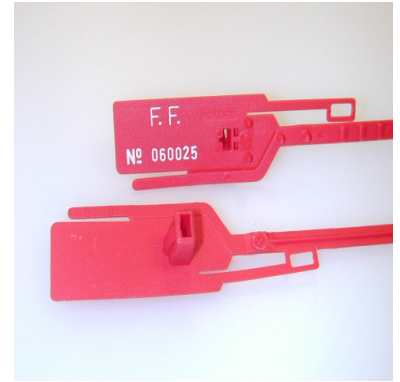

# CBS 285

Plastic seals

**Material :** Polypropylen (PP)

**Diameter / Strap width :** 6 mm

**Total length :** 285 mm

**Usable length :** 180 mm

**Colours in stock :** Red

**Pull apart force :** 30 kg

**Metal insert :** No

**Closure type :** Progressive tightening

**Tear off :** Yes

**ISO17712 H :** No

**Tag dimensions :** 20 x 42 mm

**Ex stock :** Yes

**Standard packaging :** 1.000 pcs box

**Delivery time for personalized product :** 4 to 6 weeks

Some yellow or red seals are available in stock (marked E.F and progressively numbered).

White, black, green, blue or orange on request. (at least 10.000pcs)

100 pcs bag- 1000 pcs carton

Carton : 560 x 360 x 460 mm - 6 kg