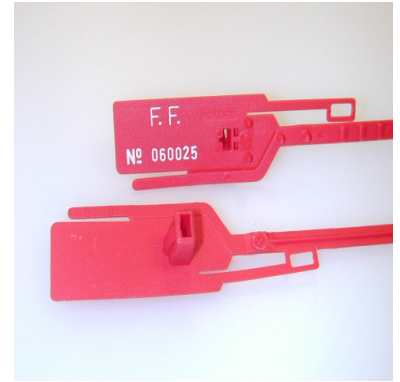

CBS 285

Plastic seals

Material : Polypropylen (PP)

Diameter / Strap width : 6 mm

Total length : 285 mm

Usable length : 180 mm

Colours in stock : Red

Pull apart force : 30 kg

Metal insert : No

Closure type : Progressive tightening

Tear off : Yes

ISO17712 H : No

Tag dimensions : 20 x 42 mm

Ex stock : Yes

Standard packaging : 1.000 pcs box

Delivery time for personalized product : 4 to 6 weeks

Some yellow or red seals are available in stock (marked E.F and progressively numbered).

White, black, green, blue or orange on request. (at least 10.000pcs)

100 pcs bag- 1000 pcs carton

Carton : 560 x 360 x 460 mm - 6 kg