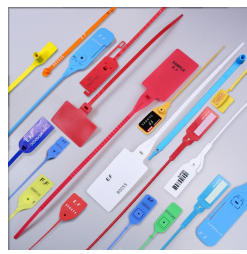

CBS 285

Plastic seals

Material : Polypropylen (PP)

Diameter / Strap width : 6 mm

Total length : 285 mm

Usable length : 180 mm

Colours in stock : Red

Pull apart force : 30 kg

Metal insert : No

Closure type : Progressive tightening

Tear off : Yes

ISO17712 H : No

Tag dimensions : 20 x 42 mm

Ex stock : Yes

Standard packaging : 1.000 pcs box

Delivery time for personalized product : 4 to 6 weeks