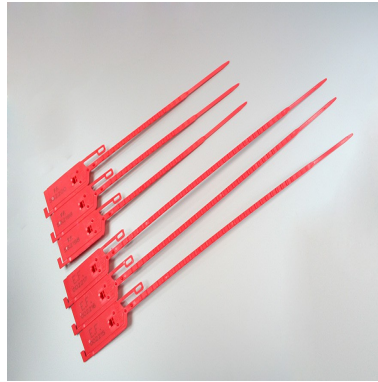

CBS 285

Plastic seals

Material : Polypropylen (PP)

Diameter / Strap width : 6 mm

Total length : 285 mm

Usable length : 180 mm

Colours in stock : Red

Pull apart force : 30 kg

Metal insert : No

Closure type : Progressive tightening

Tear off : Yes

ISO17712 H : No

Tag dimensions : 20 x 42 mm

Ex stock : Yes

Standard packaging : 1.000 pcs box

Delivery time for personalized product : 4 to 6 weeks

MOQ for stock product : 100 pcs

MOQ for personalised products : 5.000 pcs

Weight for 1000 pcs : 6 kg

Customs tariff : 39 23 50 90

Available colors :

These polypropylen seals are used to close bags or containers

Some yellow or red seals are available in stock (marked E.F and progressively numbered).

White, black, green, blue or orange on request. (at least 10.000pcs)

100 pcs bag- 1000 pcs carton

Carton : 560 x 360 x 460 mm - 6 kg