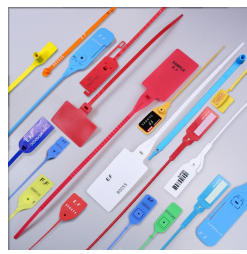

# CBS 285

Plastic seals

**Material :** Polypropylen (PP)

**Diameter / Strap width :** 6 mm

**Total length :** 285 mm

**Usable length :** 180 mm

**Colours in stock :** Red

**Pull apart force :** 30 kg

**Metal insert :** No

**Closure type :** Progressive tightening

**Tear off :** Yes

**ISO17712 H :** No

**Tag dimensions :** 20 x 42 mm

**Ex stock :** Yes

**Standard packaging :** 1.000 pcs box

**Delivery time for personalized product :** 4 to 6 weeks