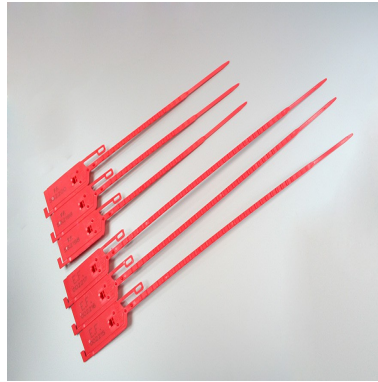

# CBS 285

Plastic seals

**Material :** Polypropylen (PP)

**Diameter / Strap width :** 6 mm

**Total length :** 285 mm

**Usable length :** 180 mm

**Colours in stock :** Red

**Pull apart force :** 30 kg

**Metal insert :** No

**Closure type :** Progressive tightening

**Tear off :** Yes

**ISO17712 H :** No

**Tag dimensions :** 20 x 42 mm

**Ex stock :** Yes

**Standard packaging :** 1.000 pcs box

**Delivery time for personalized product :** 4 to 6 weeks

**MOQ for stock product :** 100 pcs

**MOQ for personalised products :** 5.000 pcs

**Weight for 1000 pcs :** 6 kg

**Customs tariff :** 39 23 50 90

**Available colors :**

**These polypropylen seals are used to close bags or containers**

Some yellow or red seals are available in stock (marked E.F and progressively numbered).

White, black, green, blue or orange on request. (at least 10.000pcs)

100 pcs bag- 1000 pcs carton

Carton : 560 x 360 x 460 mm - 6 kg