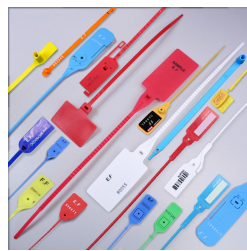

Setseal

Plastic seals

One-use product : Yes

Material : Polypropylen (PP)

Diameter / Strap width : superior to 4 mm

Colours in stock : Red

Metal insert : No

Closure type : Fixed-length

Tear off : No

Ex stock : Yes

MOQ for stock product : 500 pcs

Customs tariff : 39 23 50 90

Fixed length seal for hangers

This 10 mm wide red polypropylen seal exists in 2 lengths : 135 or 200 mm

- Carton dimensions :
135 mm : 750 pcs - 540 x 310 x 380 mm
200 mm : 500 pcs - 380 x 540 x 320 mm