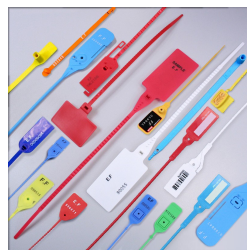

Sydex

Plastic seals

Material : Polypropylen (PP)

Diameter / Strap width : superior to 4 mm

Pull apart force : Less than 15 kg

Metal insert : No

Closure type : Fixed-length

Tear off : No

Available colors :

Made of polypropylen, this seal is mainly used to close plastic boxes, to secure trucks or valves

6 mm wide, they are available in 4 standard colours, depending on their length :

- Blue : 215 mm