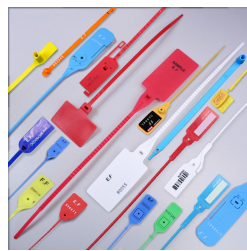

Ultraseal

Plastic seals

Material : Polypropylen (PP)

Diameter / Strap width : 7.5 mm

Total length : 510 mm

Usable length : 380 mm

Pull apart force : 40 kg

Metal insert : Yes

Closure type : Progressive tightening

Tear off : Yes

Type of tail : Flat and smooth

Ex stock : Non

Standard packaging : 1.000 pcs box

Delivery time for personalized product : 4 to 6 weeks

MOQ for stock product : 1.000 pcs

MOQ for personalised products : 1000 pcs

Customs tariff : 39 23 50 90

Available colors :

#ONGLET:DESCRIPTIF#

PP pulltight seal with a metal insert.

Thanks to its 510 mm length, it is fitted to close big bags.

-Width : 7.5 mm

-Usable length : 380 mm

-Tag dimensions : 22x68mm

- Pulltight strength : 40 kg

T° resistance : -40 to +80°C

Colour : red, blue, green, yellow, orange, white

Options : tear-off

Leadtime : 4-6 weeks