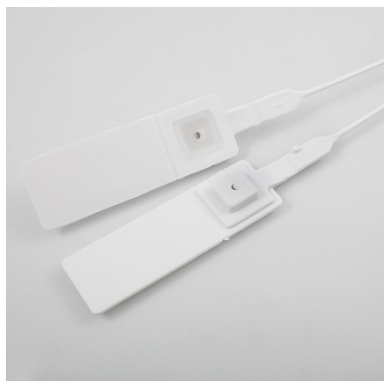

copy of Alphaseal short version

Plastic seals

Material : Polypropylen (PP)

Diameter / Strap width : 3.7 mm

Total length : 290 mm

Usable length : 240 mm

Pull apart force : 30 kg

Metal insert : Yes

Closure type : Progressive tightening

Tear off : No

Type of tail : Round & smooth

Ex stock : Non

Standard packaging : 1.000 pcs box

Delivery time for personalized product : 4 to 6 weeks

MOQ for personalised products : 1000 pcs