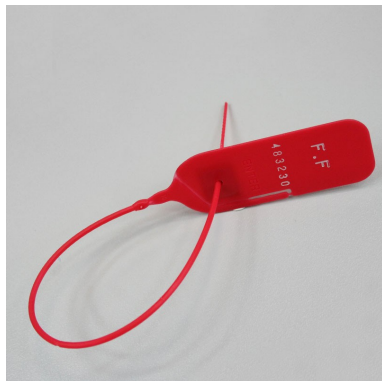

Multiseal

Plastic seals

Material : Polypropylen (PP)

Diameter / Strap width : 2.2 mm

Total length : 305 mm

Usable length : 250 mm

Pull apart force : 15 kg

Metal insert : Yes

Closure type : Progressive tightening

Tear off : Yes

Type of tail : Round & smooth

Tag dimensions : 55 x 30 mm

Ex stock : Yes

Standard packaging : 1.000 pcs box

Delivery time for personalized product : 3 to 4 weeks

MOQ for stock product : 1.000 pcs

MOQ for personalised products : 1000 pcs

Weight for 1000 pcs : 5 kg

Customs tariff : 39 23 50 90

Available colors :

This polypropylen seal is recommended for postal bags, containers, metallix boxes and so on