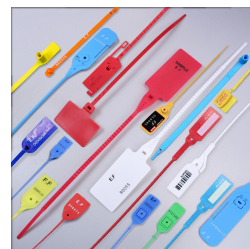

Multiseal

Plastic seals

Material : Polypropylen (PP)

Diameter / Strap width : 2.2 mm

Total length : 305 mm

Usable length : 250 mm

Pull apart force : 15 kg

Metal insert : Yes

Closure type : Progressive tightening

Tear off : Yes

Type of tail : Round & smooth

Tag dimensions : 55 x 30 mm

Ex stock : Yes

Standard packaging : 1.000 pcs box

Delivery time for personalized product : 3 to 4 weeks