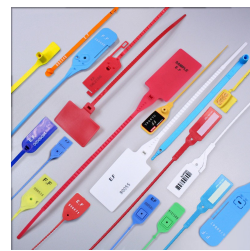

Securseal

Plastic seals

Material : Polypropylen (PP)

Diameter / Strap width : 4.3 mm

Total length : 365 mm

Usable length : 300 mm

Pull apart force : 25 kg

Metal insert : No

Closure type : Progressive tightening

Tear off : Yes

Type of tail : Flat and smooth

Tag dimensions : 30 x 60 mm

Ex stock : Yes

Standard packaging : 1.000 pcs box

Delivery time for personalized product : 3 to 4 weeks