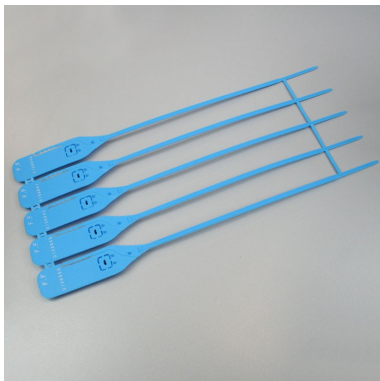

Securseal

Plastic seals

Material : Polypropylen (PP)

Diameter / Strap width : 4.3 mm

Total length : 365 mm

Usable length : 300 mm

Pull apart force : 25 kg

Metal insert : No

Closure type : Progressive tightening

Tear off : Yes

Type of tail : Flat and smooth

Tag dimensions : 30 x 60 mm

Ex stock : Yes

Standard packaging : 1.000 pcs box

Delivery time for personalized product : 3 to 4 weeks

MOQ for stock product : 100 pcs

MOQ for personalised products : 1000 pcs

Weight for 1000 pcs : 7 kg

Customs tariff : 39 23 50 90

Available colors :

This polypropylen seal is mainly aimed at closing bags or securizing transports

We have some stocks in green, blue, yellow and red, marked E.F and numbered

5 pcs mat - 1000 pcs carton

Carton : 437 x 382 x 324 mm - 7 kg

Free samples on request

Passage Saint Paul 16 - - 7700 - MOUSCRON - Belgique
Phone : +32(0)2/640.05.43 - Fax :
jimex.be - E-mail : info@jimex.be