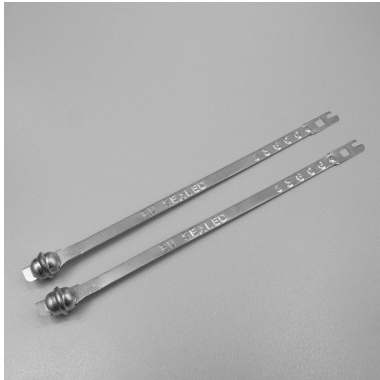

Rolled edged Tyden seal

Strap metallic seals

One-use product : test

Customs tariff : 30mm

Rolled edged tin plated seals, preventing cuttings while handling them

Double locking spring mechanism

We have some neutral marked and numbered seals in stock.

They can also be personalized from 10.000 pcs, with up to 17 character, in 10-12 weeks

Option : 30 meter tin reel

100 pcs bundle - 5000 pcs carton

Carton : 600 x 400 x 430 mm - 33 kg

Free samples on request