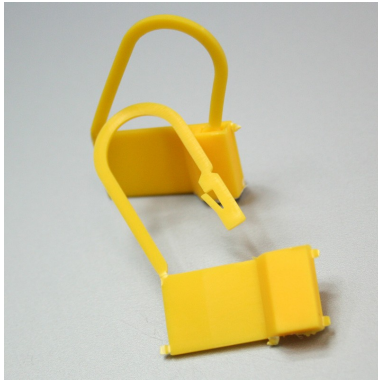

Snap

Cadlocks

Material : Polypropylen (PP)

Metal insert : No

Closure type : Fixed-length

Tear off : No

Tag dimensions : 13 x 25 mm

Standard packaging : 1000 pcs bag

Delivery time for personalized product : 4 to 6 weeks

MOQ for stock product : 1.000 pcs

Weight for 1000 pcs : 0.8 kg

Customs tariff : 39 23 50 90

Available colors :

Small padlock seal

This polypropylen seal is mainly aimed at locking medicine chests.

It is 40 mm high when locked.

They can be personalized from 1.000 pcs on, by a laser marking up to 2 lines with 8 characters each. Barcodes can also be made.

- Conditioning : 10.000 pcs carton - 1.000 pcs bag