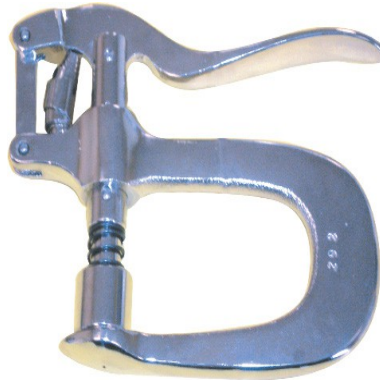

SG26 seal

Metallic seals

One-use product : Yes

Material : Metal

Closure type : Fixed-length

Ex stock : Yes

Standard packaging : 1000 pcs bag

Delivery time for personalized product : 3 to 4 weeks

MOQ for stock product : 1.000 pcs

MOQ for personalised products : 5.000 pcs

Customs tariff : 76 16 99 90

4 claws metallic seals

This 18 mm diameter metallic seal is mainly used to close cartons, plastic bags, envelopes...

It closes only with an adapted pair of pliers.

These seals can be personalized from 5000 pcs, with extra charge on first order.

MADE IN FRANCE

Leadtime : about 4 weeks / de stock sin marca

- *Conditionning : 1000 pcs bags, 15000 pcs carton*