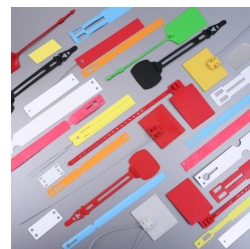

# Lock label tag

Identification articles

**One-use product :** Yes

**Material :** Moplen PPU

**Total length :** 180 mm

**Usable length :** 100 mm

**Pull apart force :** 15 kg

**Closure type :** Fixed-length

## Lock label-tag is ideal to identify luggage

The tag can be personalised with an adhesive label, pen-writing, a laser or hotfoil marking.

Conditionning : 2000 pcs carton

Carton dimensions : 390 x 250 x 590 mm