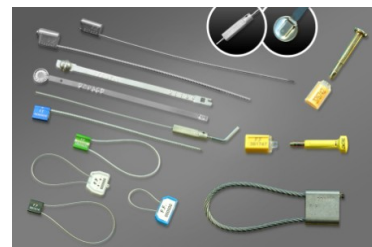

Security envelopes

Security seals

##

Passage Saint Paul 16 - - 7700 - MOUSCRON - Belgique
Phone : +32(0)2/640.05.43 - Fax :
jimex.be - E-mail : info@jimex.be