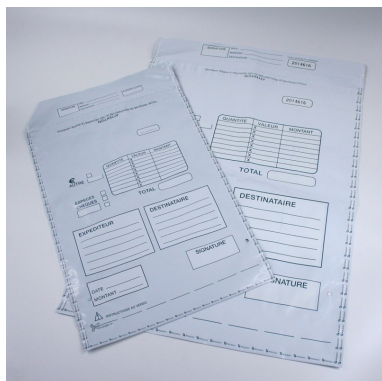

Security envelopes

Security seals

##

Passage Saint Paul 16 - - 7700 - MOUSCRON - Belgique
Phone : +32(0)2/640.05.43 - Fax :
jimex.be - E-mail : info@jimex.be